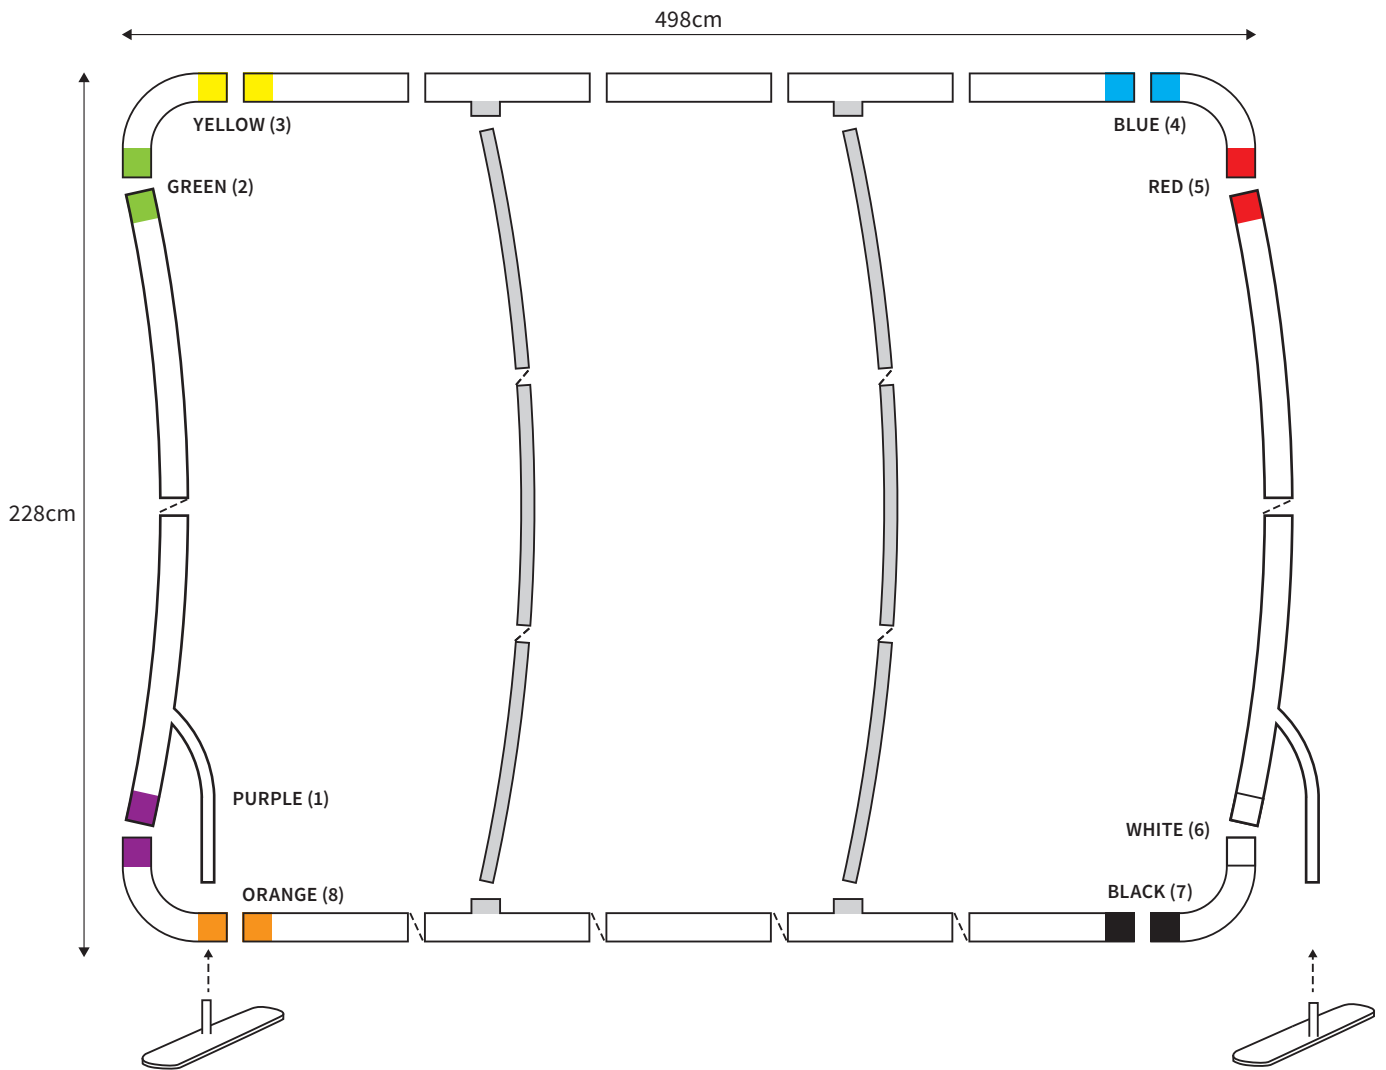

MANUAL

SHAPE ARCH
WIDTH 498cm
HEIGHT 228cm

PARTS LIST

	4x	CORNER		2x	TUBE HORIZONTAL (ø 3cm)
	2x	FOOT		2x	TUBE VERTICAL (ø 3cm)
				2x	TUBE SUPPORT (ø 2cm)