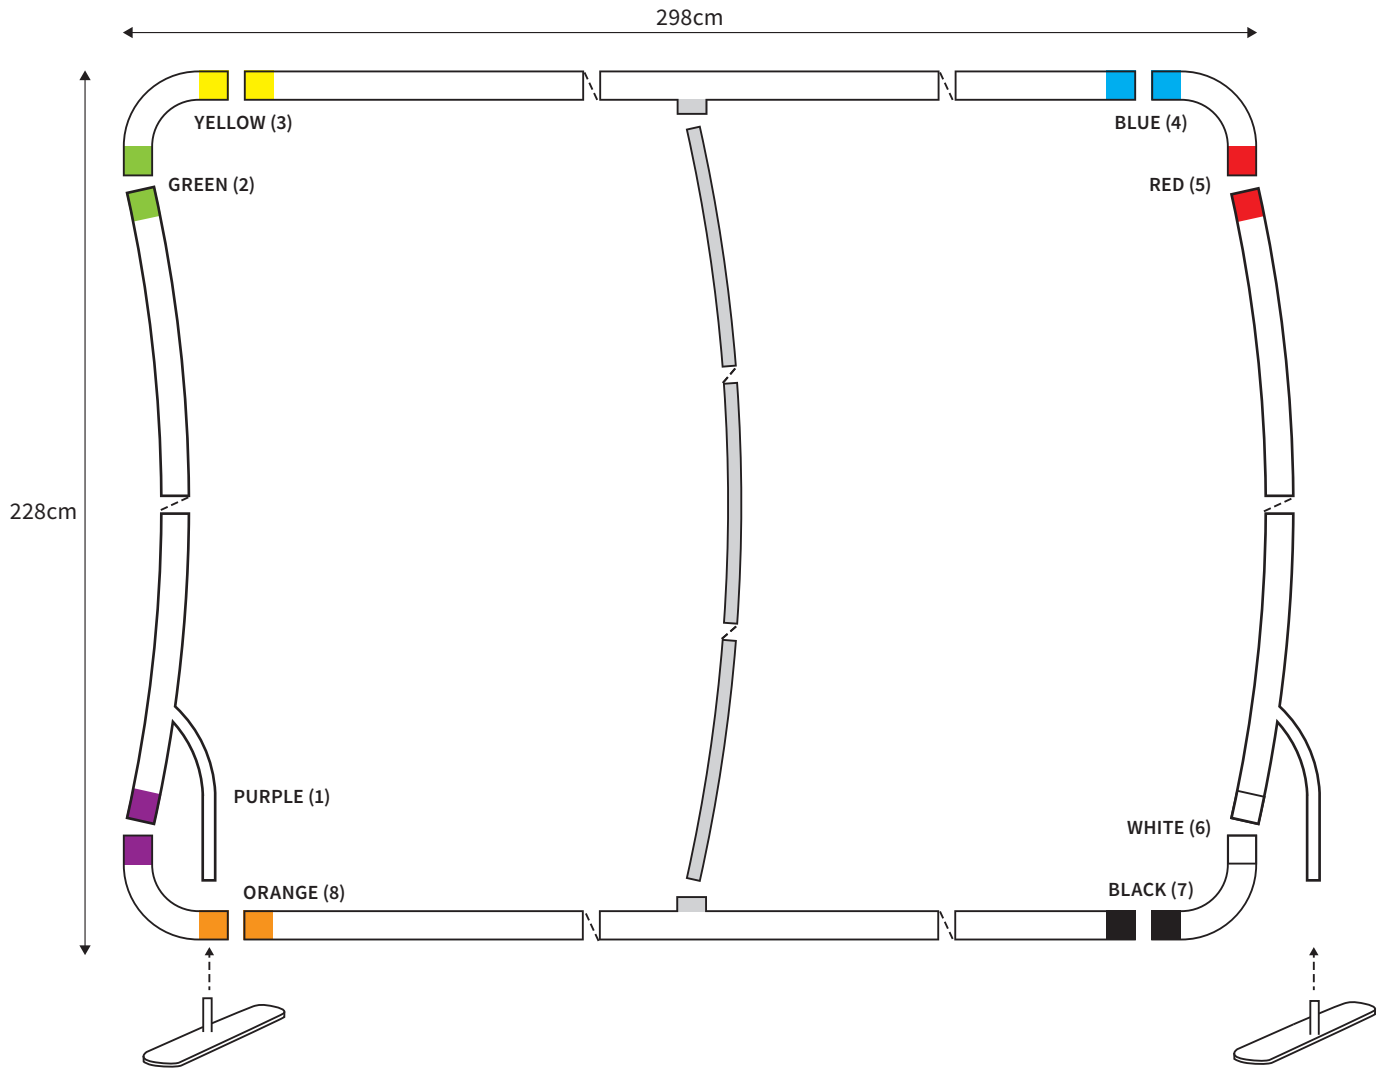

# MANUAL

**SHAPE** ARCH  
**WIDTH** 198cm  
**HEIGHT** 228cm

PARTS LIST				
			2x	TUBE HORIZONTAL ( ø 3cm )
	4x	CORNER		
	2x	FOOT		
			2x	TUBE VERTICAL ( ø 3cm )

# MANUAL

**SHAPE** ARCH  
**WIDTH** 248cm  
**HEIGHT** 228cm

PARTS LIST					
				2x	TUBE HORIZONTAL ( ø 3cm )
	4x	CORNER		2x	TUBE VERTICAL ( ø 3cm )
	2x	FOOT		1x	TUBE SUPPORT ( ø 2cm )

# MANUAL

**SHAPE** ARCH  
**WIDTH** 298cm  
**HEIGHT** 228cm

PARTS LIST					
				2x	TUBE HORIZONTAL ( ø 3cm )
	4x	CORNER		2x	TUBE VERTICAL ( ø 3cm )
	2x	FOOT		1x	TUBE SUPPORT ( ø 2cm )

## PARTS LIST

	4x	<b>CORNER</b>		2x	<b>TUBE HORIZONTAL ( ø 3cm )</b>
	2x	<b>FOOT</b>		2x	<b>TUBE VERTICAL ( ø 3cm )</b>
				1x	<b>TUBE SUPPORT ( ø 2cm )</b>