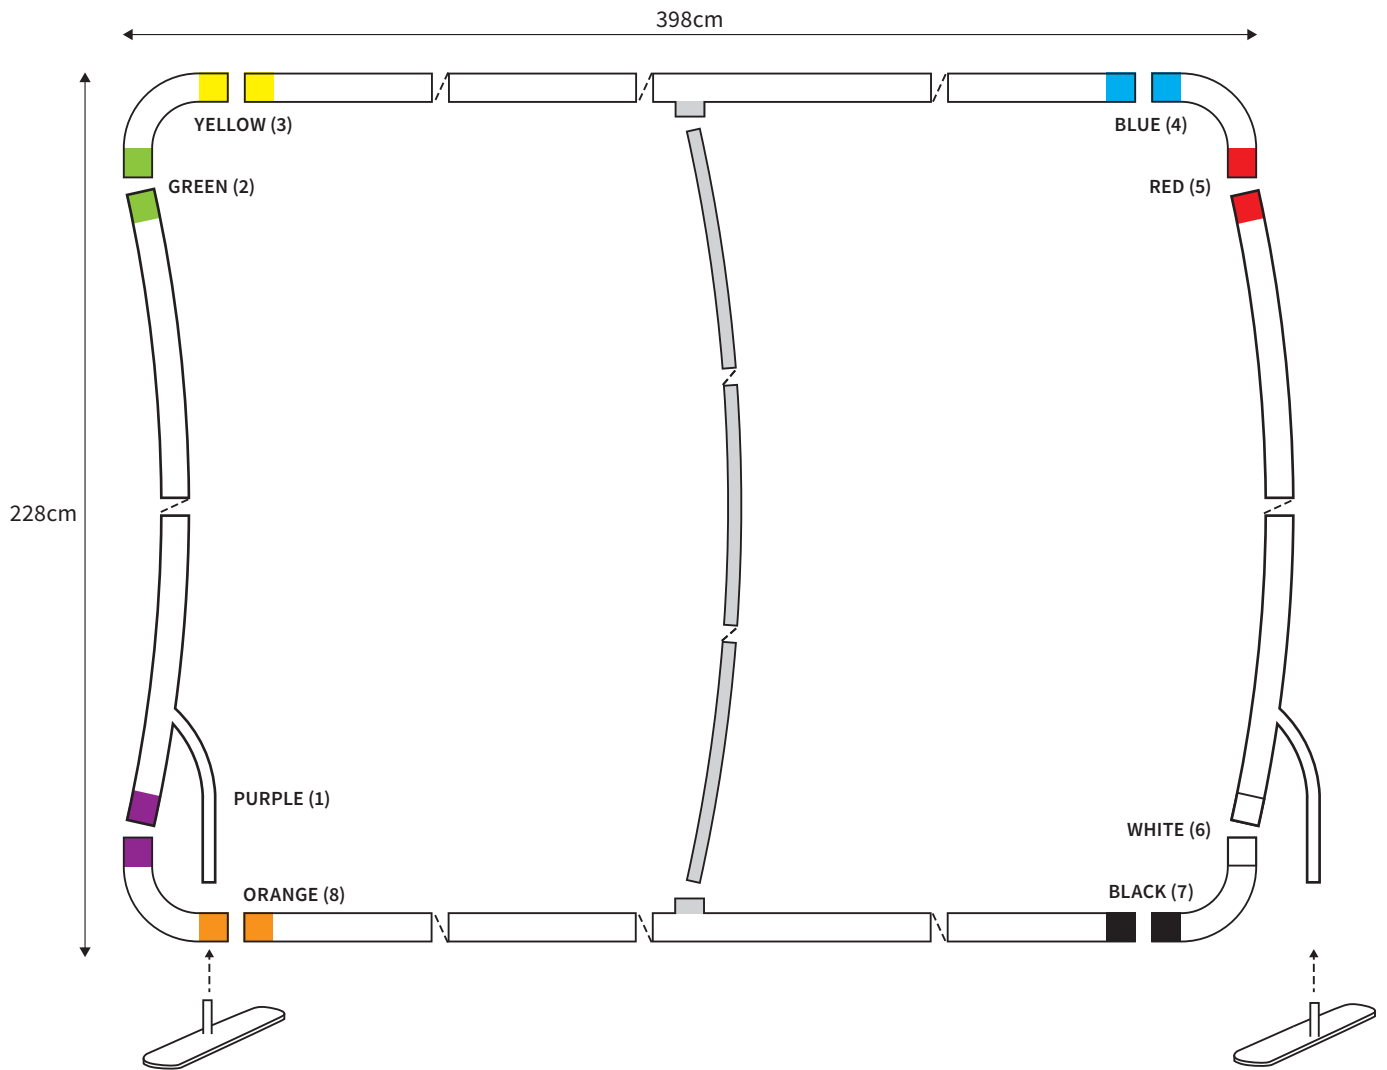

# MANUAL

**SHAPE** ARCH  
**WIDTH** 198cm  
**HEIGHT** 228cm

PARTS LIST				
			2x	TUBE HORIZONTAL ( ø 3cm )
	4x	CORNER		
	2x	FOOT		
			2x	TUBE VERTICAL ( ø 3cm )

# MANUAL

**SHAPE** ARCH  
**WIDTH** 248cm  
**HEIGHT** 228cm

PARTS LIST					
				2x	TUBE HORIZONTAL ( ø 3cm )
	4x	CORNER		2x	TUBE VERTICAL ( ø 3cm )
	2x	FOOT		1x	TUBE SUPPORT ( ø 2cm )

# MANUAL

**SHAPE** ARCH  
**WIDTH** 298cm  
**HEIGHT** 228cm

PARTS LIST					
				2x	TUBE HORIZONTAL ( ø 3cm )
	4x	CORNER		2x	TUBE VERTICAL ( ø 3cm )
	2x	FOOT		1x	TUBE SUPPORT ( ø 2cm )

## PARTS LIST

	4x	<b>CORNER</b>		2x	<b>TUBE HORIZONTAL ( ø 3cm )</b>
	2x	<b>FOOT</b>		2x	<b>TUBE VERTICAL ( ø 3cm )</b>
				1x	<b>TUBE SUPPORT ( ø 2cm )</b>