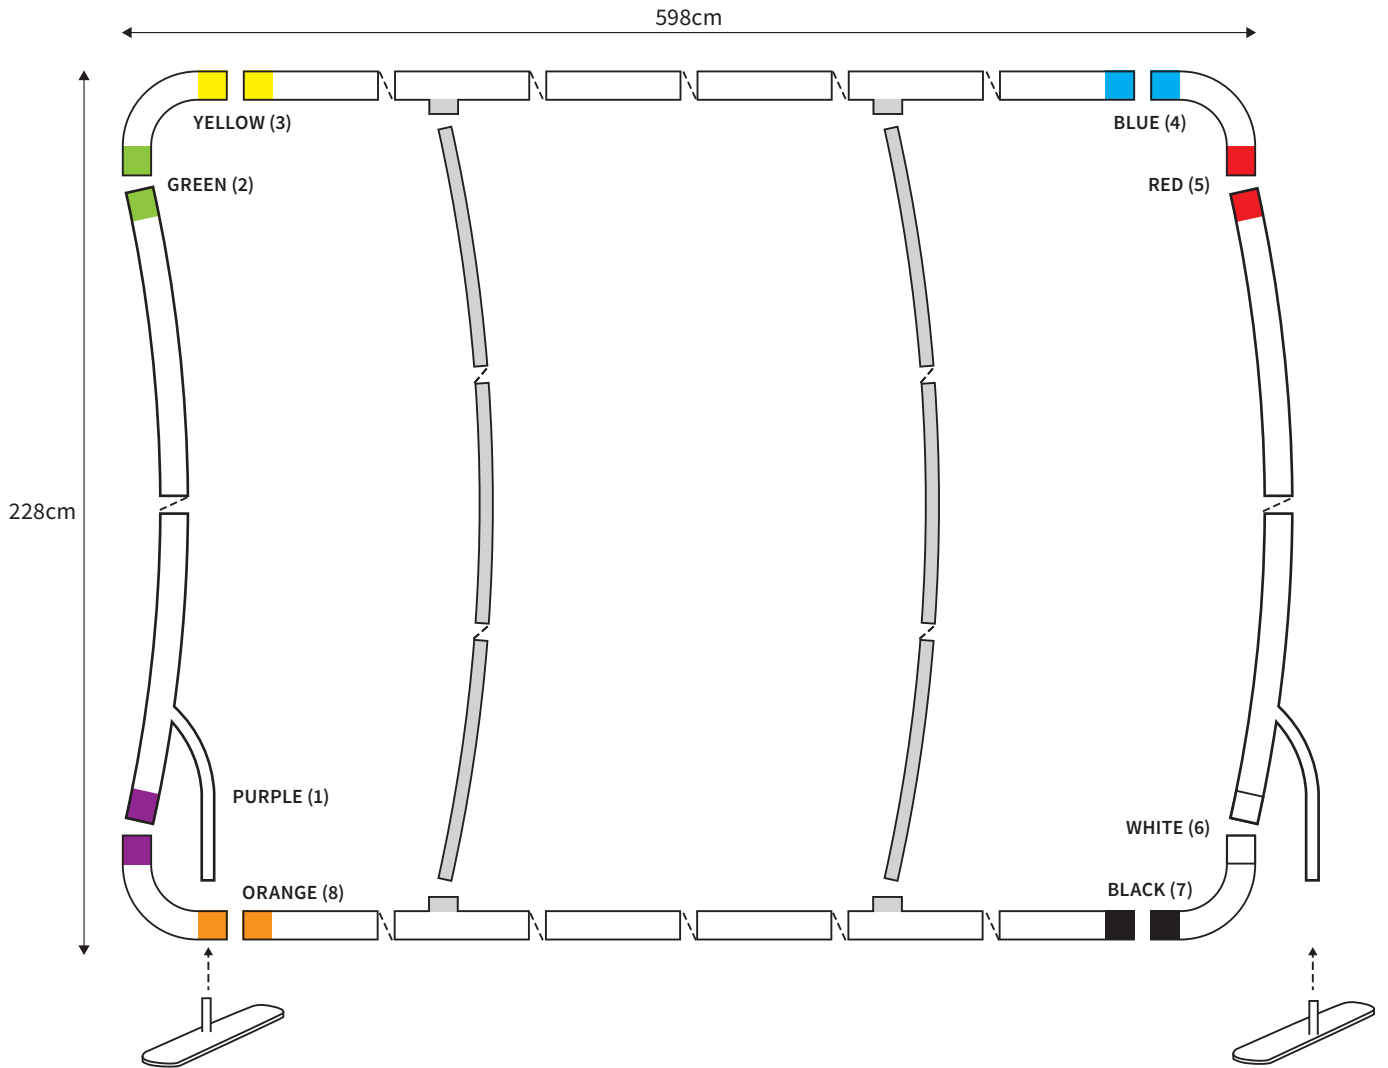

MANUAL

SHAPE ARCH
WIDTH 598cm
HEIGHT 228cm

PARTS LIST

	4x	CORNER		2x	TUBE HORIZONTAL (ø 3cm)
	2x	FOOT		2x	TUBE VERTICAL (ø 3cm)
				2x	TUBE SUPPORT (ø 2cm)