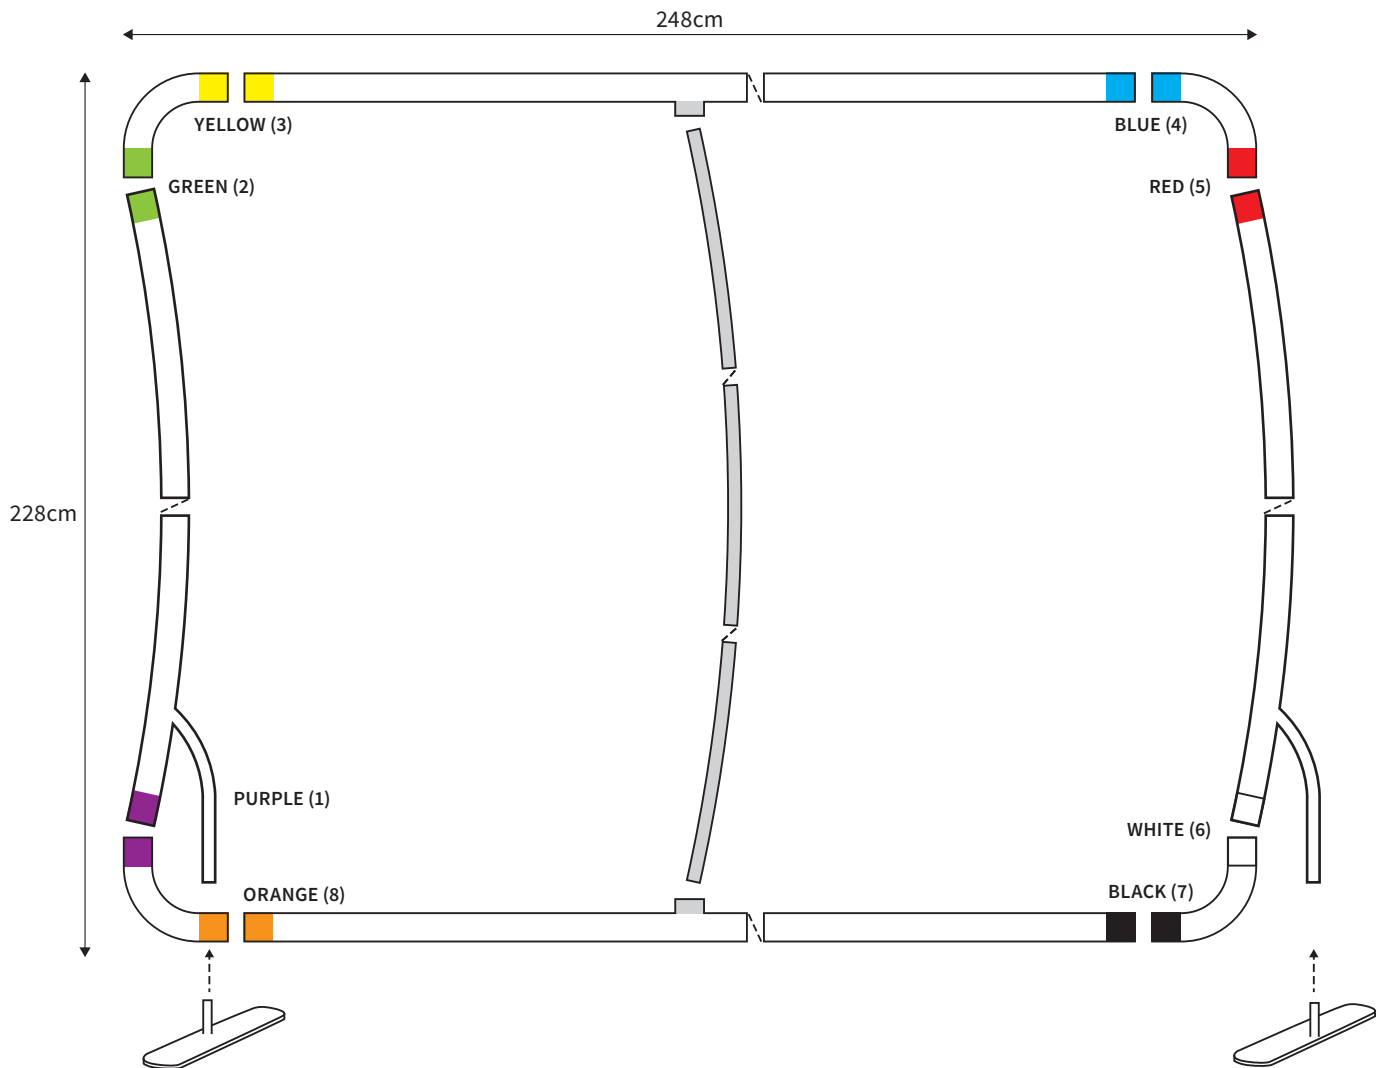

# MANUAL

**SHAPE** ARCH  
**WIDTH** 198cm  
**HEIGHT** 228cm

PARTS LIST				
			2x	TUBE HORIZONTAL ( ø 3cm )
	4x	CORNER		
	2x	FOOT		
			2x	TUBE VERTICAL ( ø 3cm )

# MANUAL

**SHAPE** ARCH  
**WIDTH** 248cm  
**HEIGHT** 228cm

PARTS LIST					
				2x	TUBE HORIZONTAL ( ø 3cm )
	4x	CORNER		2x	TUBE VERTICAL ( ø 3cm )
	2x	FOOT		1x	TUBE SUPPORT ( ø 2cm )

# MANUAL

**SHAPE** ARCH  
**WIDTH** 298cm  
**HEIGHT** 228cm

PARTS LIST					
				2x	TUBE HORIZONTAL ( ø 3cm )
	4x	CORNER		2x	TUBE VERTICAL ( ø 3cm )
	2x	FOOT		1x	TUBE SUPPORT ( ø 2cm )

## PARTS LIST

	4x	<b>CORNER</b>		2x	<b>TUBE HORIZONTAL ( ø 3cm )</b>
	2x	<b>FOOT</b>		2x	<b>TUBE VERTICAL ( ø 3cm )</b>
				1x	<b>TUBE SUPPORT ( ø 2cm )</b>