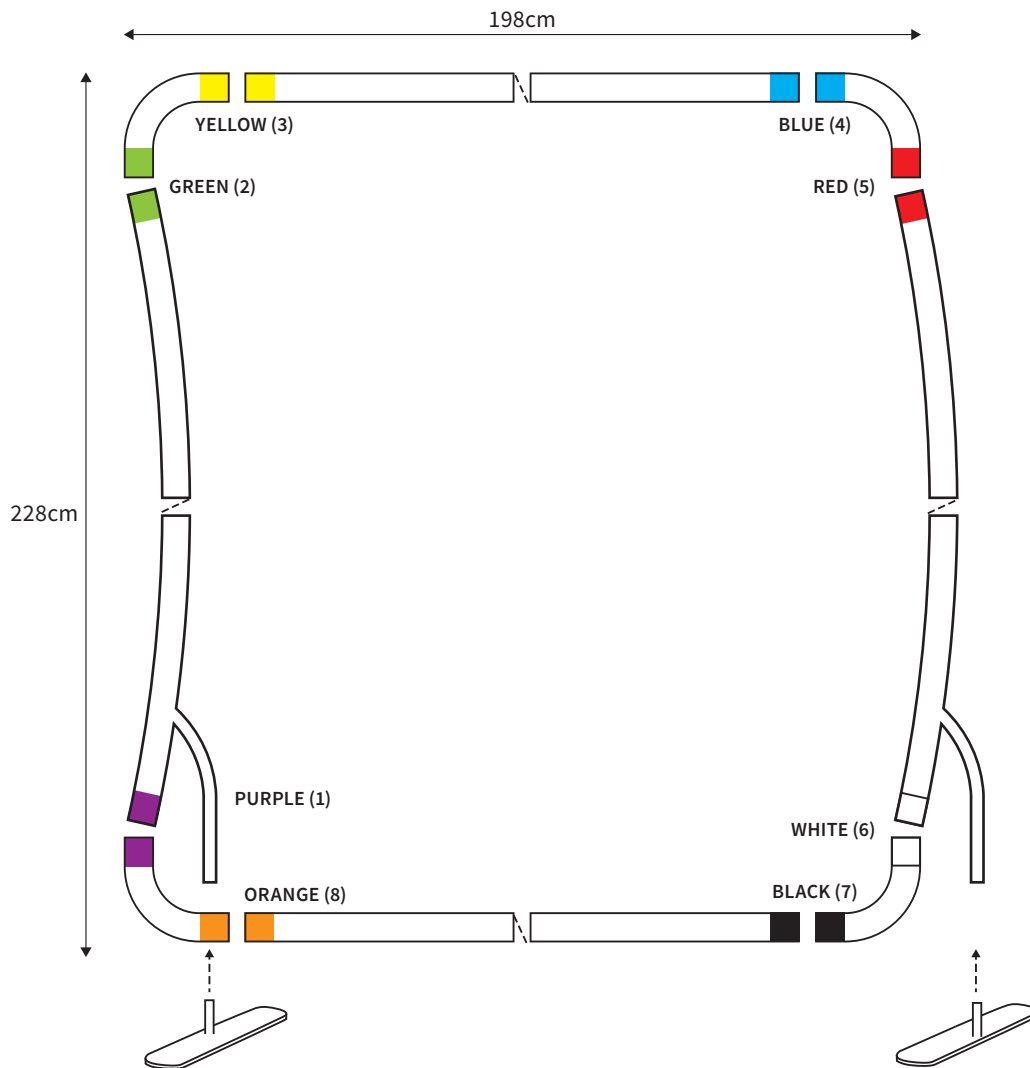

# MANUAL

**SHAPE** ARCH  
**WIDTH** 198cm  
**HEIGHT** 228cm

PARTS LIST				
			2x	TUBE HORIZONTAL ( ø 3cm )
	4x	CORNER		
	2x	FOOT		
			2x	TUBE VERTICAL ( ø 3cm )

# MANUAL

**SHAPE** ARCH  
**WIDTH** 248cm  
**HEIGHT** 228cm

PARTS LIST					
				2x	TUBE HORIZONTAL ( ø 3cm )
	4x	CORNER		2x	TUBE VERTICAL ( ø 3cm )
	2x	FOOT		1x	TUBE SUPPORT ( ø 2cm )

# MANUAL

**SHAPE** ARCH  
**WIDTH** 298cm  
**HEIGHT** 228cm

PARTS LIST					
				2x	TUBE HORIZONTAL ( ø 3cm )
	4x	CORNER		2x	TUBE VERTICAL ( ø 3cm )
	2x	FOOT		1x	TUBE SUPPORT ( ø 2cm )

## PARTS LIST

	4x	<b>CORNER</b>		2x	<b>TUBE HORIZONTAL ( ø 3cm )</b>
	2x	<b>FOOT</b>		2x	<b>TUBE VERTICAL ( ø 3cm )</b>
				1x	<b>TUBE SUPPORT ( ø 2cm )</b>